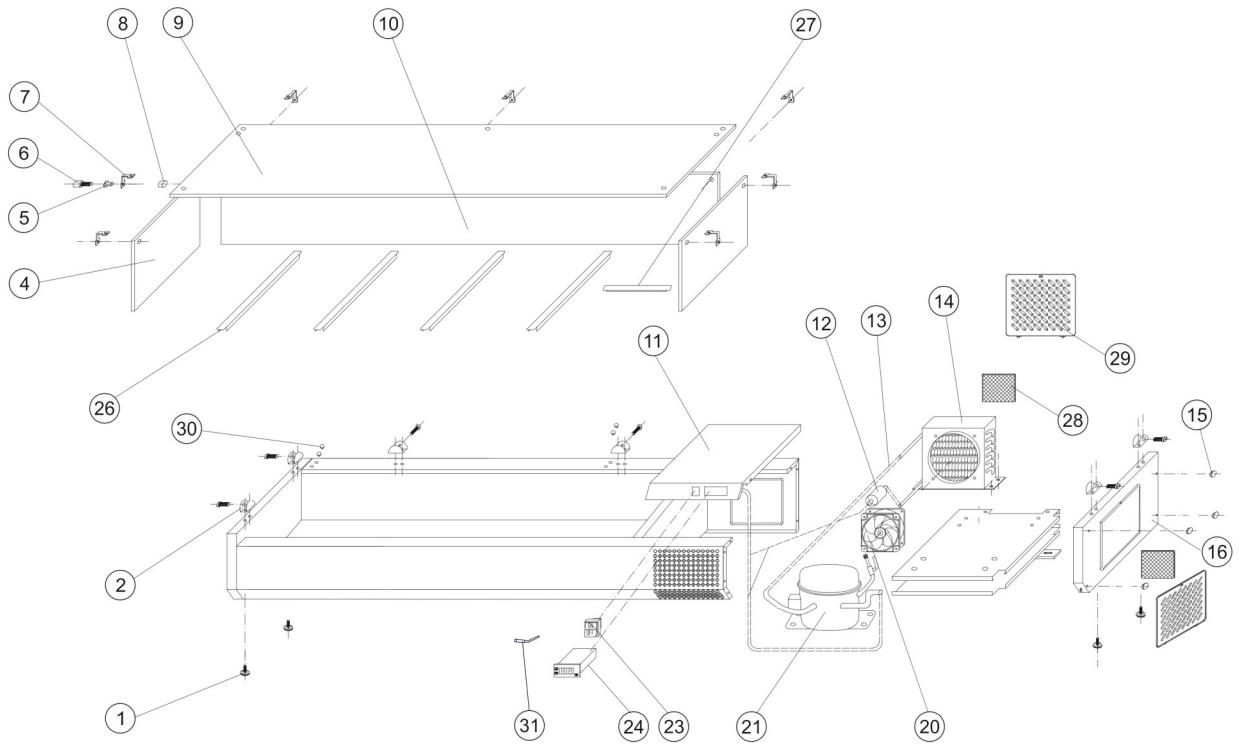

16508 / VK33-180

Position	ItemNo	Description
00	10510	Complete Glass With Fixing
01	14579	Feet M8
02	10499	Clips Glass Cover
04	10621	Side Glass
05	35045	Bushing
06	35046	Glass Fixed Bolt
07	35047	Glass Linked Clip
08	35048	Glass Clip Fixed Nut
09	35061	Top Glass
10	35062	Front Glass
11	11870	Unit Room Cover For Compressor
12	54741	Filter Drier
13	13237	Defrost Water Coil
14	14193	Condensor
15	10068	Plastic Cap
16	11621	Unit Side
17	32629	Plug
20	13318	Cond./Evap. Fan Rah1238B
21	11725	Compressor HDL100A R600A
	11726	Compressor HDL140A R600
	11734	Compressor HXD55AA R600A
23	13754	Main Switch
24	14061	Thermostat XR02CX 2 Probes
26	14768	Divider For GN1/4 Pans 268x27 mm
27	14771	Divider For GN1/6 Pans 178x76 mm
28	10020	Filter 182 x 215 mm
29	10017	Dust Filter Cover
30	10039	Cover For Screw
31	13896	Probe NTC Dixell/Carel 10 Kohm

2026-05-29

16508 / VK33-180

VK33-nnn